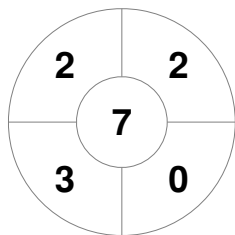

EuroHockey Club Trophy I Women 2024

29 Mar - 1 Apr 2024

Hamburg, Germany

Match Statistics

Match #	Date	Time	Pool / Class	Pitch
14	01 Apr 2024	11:15	5th/6th	Pitch 1

SK Slavia Prague

Official	1	2	3	4	T
SLAVIAPRAGUE	0	0	2	0	2
WATSONIANS	3	0	0	1	4

Watsonians HC

Penalty Corners

SLAVIAPRAGUE

WATSONIANS

Circle Entries

SLAVIAPRAGUE

WATSONIANS

Shots

SLAVIAPRAGUE

WATSONIANS

Shots on Target

SLAVIAPRAGUE

WATSONIANS

Possession %

SLAVIAPRAGUE

WATSONIANS