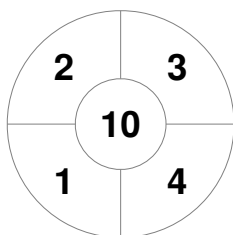

Penalty Corners

DRAGONS