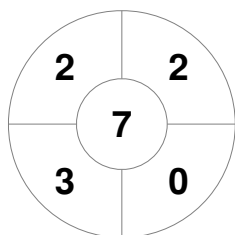

EuroHockey Club Trophy I Women 2024

29 Mar - 1 Apr 2024

Hamburg, Germany

Match Statistics

Match #	Date	Time	Pool / Class	Pitch
14	01 Apr 2024	11:15	5th/6th	Pitch 1

SK Slavia Prague	Official	1	2	3	4	T	Watsonians HC
	SLAVIAPRAGUE	0	0	2	0	2	
	WATSONIANS	3	0	0	1	4	

Penalty Corners

SLAVIAPRAGUE

WATSONIANS

Circle Entries

SLAVIAPRAGUE

WATSONIANS

Shots

SLAVIAPRAGUE

WATSONIANS

Shots on Target

SLAVIAPRAGUE

WATSONIANS

Possession %

SLAVIAPRAGUE

WATSONIANS