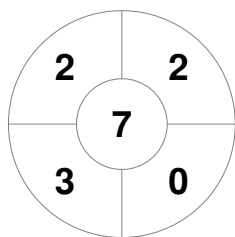

WATSONIANS