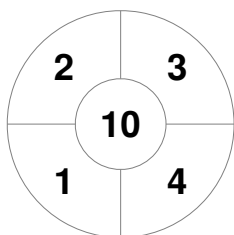

Penalty Corners

DRAGONS