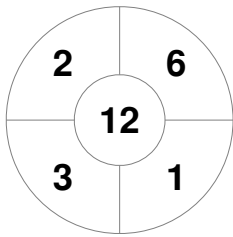

Match Statistics

Match #	Date	Time	Pool / Class	Pitch
02	26 May 2023	12:15	Pool A	Pitch 1

Swansea HC	Official	1	2	3	4	T	HC Luxembourg
	SWANSEA	1	4	1	2	8	
	HCLUXEMBOURG	0	0	0	0	0	

Penalty Corners

SWANSEA

HCLUXEMBOURG

Circle Entries

SWANSEA

HCLUXEMBOURG

Shots

SWANSEA

HCLUXEMBOURG

Shots on Target

SWANSEA