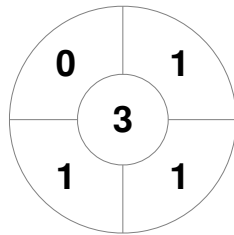

EuroHockey Indoor Club Challenge I 2023 Women

17 - 19 Feb 2023
Skierniewice, Poland

Match Statistics

Match #	Date	Time	Pool / Class	Pitch
17	19 Feb 2023	10:15	Pool C	Pitch 1

Lisbon Casuals HC
GK Subs ____   ____

Official	1	2	3	4	T
CASUALS	2	1	1	1	5
TOPLICE	0	1	0	0	1

HK Moravske Toplice
GK Subs ____   ____

Penalty Corners

CASUALS

TOPLICE

CASUALS

TOPLICE

Shots

CASUALS

TOPLICE

CASUALS

TOPLICE

Shots on Target

CASUALS

TOPLICE

Possession %

CASUALS

TOPLICE