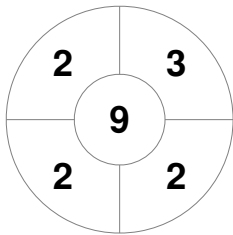

Penalty Corners

CASUALS