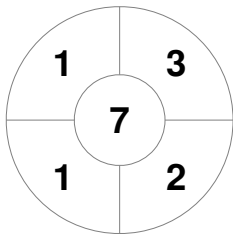

Match Statistics

| | | | | |
|---------|-------------|-------|--------------|---------|
| Match # | Date | Time | Pool / Class | Pitch |
| 07 | 17 Apr 2022 | 12:00 | SF1 | Pitch 1 |

HC Rotterdam

| Official | 1 | 2 | 3 | 4 | T | SO |
|-----------|---|---|---|---|---|----|
| ROTTERDAM | 0 | 0 | 1 | 1 | 2 | 2 |
| EGARA | 1 | 0 | 0 | 1 | 2 | 3 |

Club Egara

Penalty Corners

ROTTERDAM

EGARA

Circle Entries

ROTTERDAM

EGARA

Shots